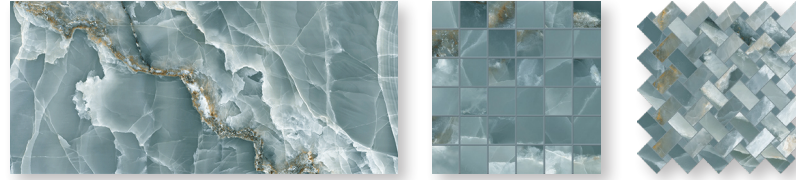

6.5 MM Sizes*

47"x47"*

47"x109"*

Wayne Tile
Company

COLORS

Black

Blue

Green

Ivory

Pink

ALL AVAILABLE SIZES & FINISHES

Size & Thickness	Black	Blue	Green	Ivory	Pink
12"x24"x9.5MM	Matte Polished	Matte Polished	Matte Polished	Matte Polished	Matte Polished
24"x48"x9.5MM	Matte* Polished	Matte* Polished	Matte* Polished	Matte* Polished	Matte* Polished
36"x36"x9.5MM*	Matte* Polished*	Matte* Polished*	Matte* Polished*	Matte* Polished*	Matte* Polished*
47"x47"x6.5MM*	Polished*	Polished*	Polished*	Polished*	Polished*
47"x109"x6.5MM*	Polished*	Polished*	Polished*	Polished*	Polished*
2"x2" Mosaic	Matte Polished	Matte Polished	Matte Polished	Matte Polished	Matte Polished
Intreccio Mosaic	Matte Polished	Matte Polished	Matte Polished	Matte Polished	Matte Polished