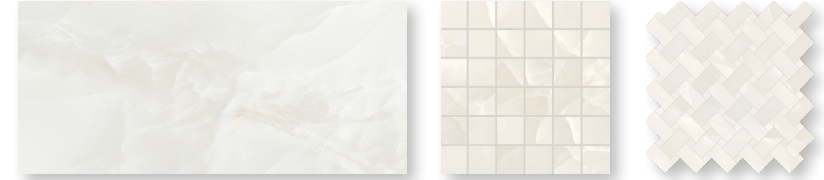

6.5 MM Sizes*

47"x47"*

47"x109"*

Wayne Tile
Company

COLORS

Black

Blue

Green

Ivory

Pink

ALL AVAILABLE SIZES & FINISHES

Size & Thickness	Black	Blue	Green	Ivory	Pink
12"x24"x9.5MM	Matte Polished	Matte Polished	Matte Polished	Matte Polished	Matte Polished
24"x48"x9.5MM	Matte* Polished	Matte* Polished	Matte* Polished	Matte* Polished	Matte* Polished
36"x36"x9.5MM*	Matte* Polished*	Matte* Polished*	Matte* Polished*	Matte* Polished*	Matte* Polished*
47"x47"x6.5MM*	Polished*	Polished*	Polished*	Polished*	Polished*
47"x109"x6.5MM*	Polished*	Polished*	Polished*	Polished*	Polished*
2"x2" Mosaic	Matte Polished	Matte Polished	Matte Polished	Matte Polished	Matte Polished
Intreccio Mosaic	Matte Polished	Matte Polished	Matte Polished	Matte Polished	Matte Polished